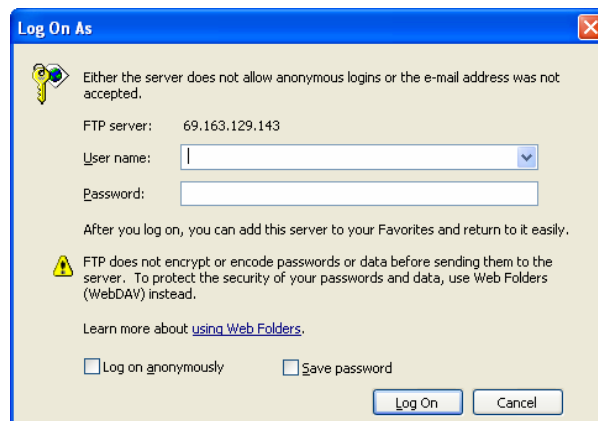

- You then will be able to Copy, Paste, Drag and Drop information for exchange.

If you need any assistance please don't hesitate to contact our office at 757.427.1020.